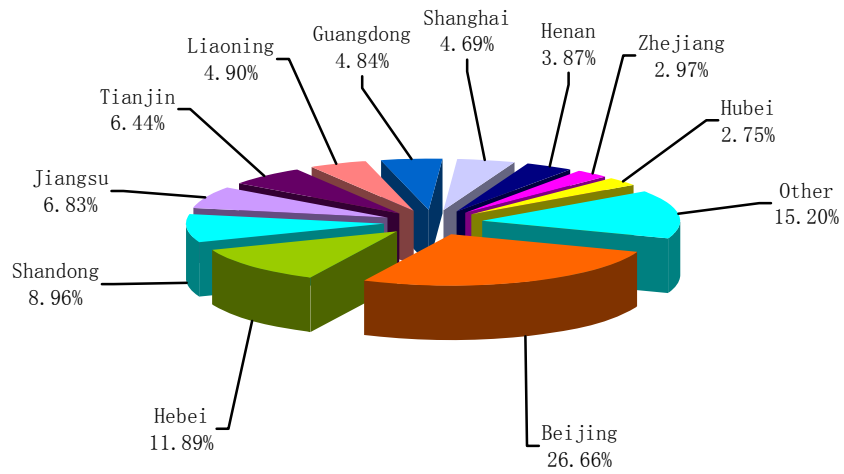

Geographic Distribution of Mainland Chinese Visitors