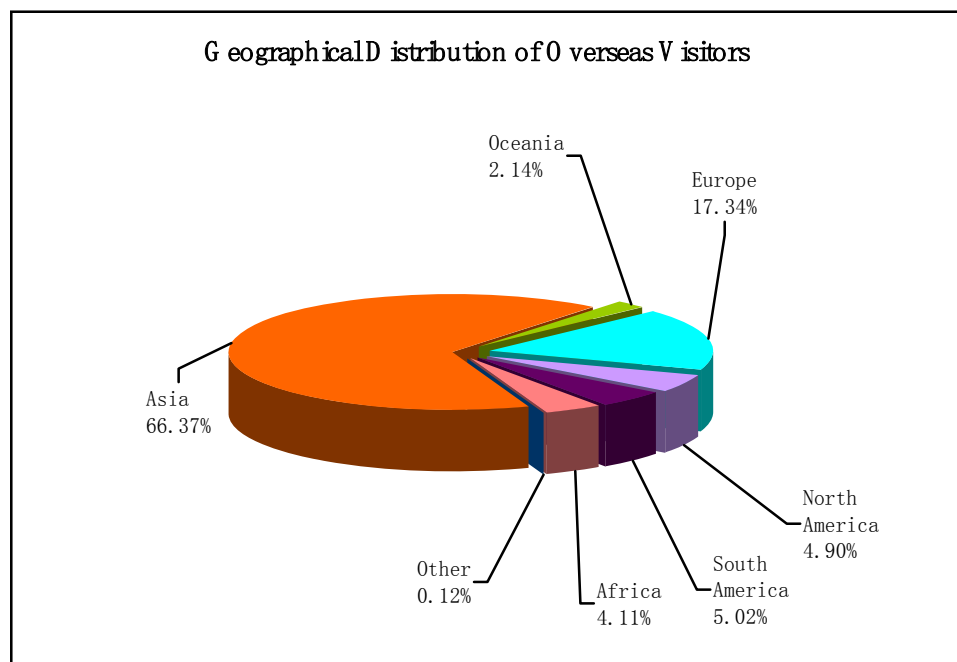

The 15th Beijing Essen Welding & Cutting Fair (BEW2010)

2010 Beijing

Key Statistics:

Exhibitors: 973 (New record)

——incl. ca. 23% or 225 international exhibitors

——from 30 countries & regions

——94% are satisfied with the Fair

Gross Exhibition Area: 92,400 square meters (New record)

Net Exhibition Area: 41,022 square meters, up 18% than last show (New record)

Overseas Exhibition Area: 10,179 square meters

Attendance: 20,680 visitors with 42,852 Entries

——from 84 countries & regions

——of which 1,429 are from overseas