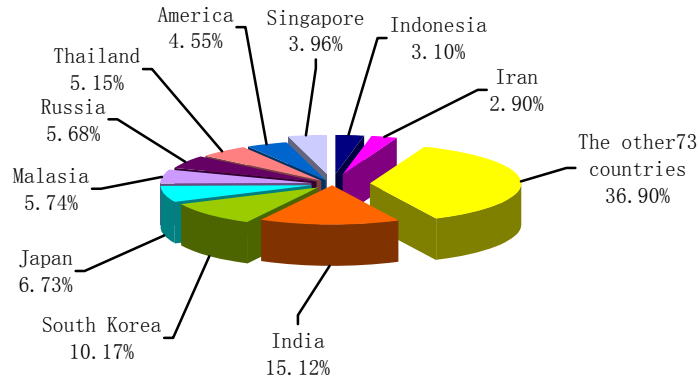

Nationalities of Overseas Visitors